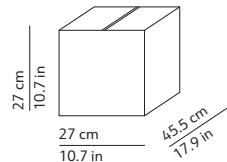

### CODES AND DIMENSIONS / CODICI E DIMENSIONI

K401335

### PACKAGING / IMBALLO

Diffusers  
Volume: 0.033 m<sup>3</sup> / 1.171 ft<sup>3</sup>  
Gross weight: 3.20 kg / 7.04 lbs

Structure  
Volume: 0.033 m<sup>3</sup> / 1.171 ft<sup>3</sup>  
Gross weight: 3.52 kg / 7.74 lbs