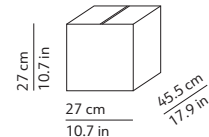

### CODES AND DIMENSIONS / CODICI E DIMENSIONI

K401335

### PACKAGING / IMBALLO

Diffusers  
Volume: 0.033 m<sup>3</sup> / 1.171 ft<sup>3</sup>  
Gross weight: 3.20 kg / 7.04 lbs

Structure  
Volume: 0.033 m<sup>3</sup> / 1.171 ft<sup>3</sup>  
Gross weight: 3.52 kg / 7.74 lbs