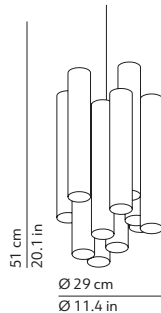

### CODES AND DIMENSIONS / CODICI E DIMENSIONI

K401335

### PACKAGING / IMBALLO

Diffusers  
Volume: 0.033 m<sup>3</sup> / 1.171 ft<sup>3</sup>  
Gross weight: 3.20 kg / 7.04 lbs

Structure  
Volume: 0.033 m<sup>3</sup> / 1.171 ft<sup>3</sup>  
Gross weight: 3.52 kg / 7.74 lbs

Suspension lamp  
Lampada a sospensione

Canopy - diam. 6.3in h. 2.4in - black  
fixed to the ceiling with not provided screws (2-4)  
Rosone - diam. 16cm h. 6cm - nero  
fissato a soffitto con tasselli (2-4) non forniti